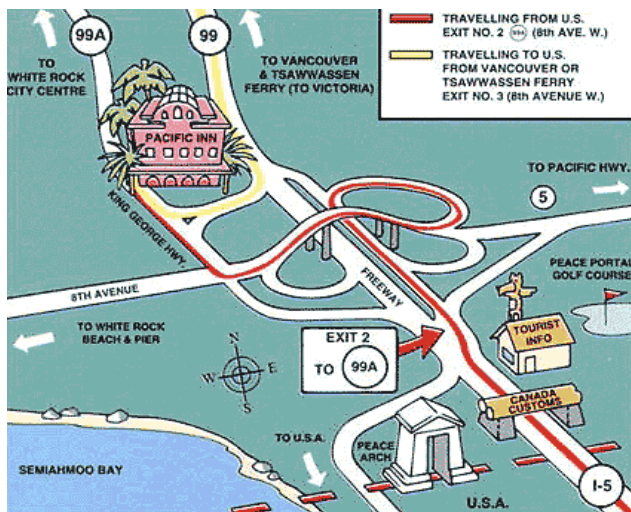

## Softball City Special Team Rate(R.O.H.)

The Aston Pacific Inn Resort and Conference Centre offers 150 comfortable guest rooms and suites with all the amenities you would expect in a fine hotel. Our location is minutes from Softball City.

	<b>2:</b> Turn LEFT onto 24 AVE.	0.8 miles	<a href="#">Map</a>
	<b>3:</b> Turn LEFT onto 148 ST.	0.2 miles	<a href="#">Map</a>
	<b>4:</b> End at <b>2201 148 St</b> Surrey, BC V7A 9T5, CA		<a href="#">Map</a>

**Total Est. Time:** 7 minutes    **Total Est. Distance:** 3.08 miles

Relax and rejuvenate in the tropical swimming pool, spa and sauna and stay fit with a workout in the exclusive Coccoloba Health and Fitness Club - equipped with the latest in full-range exercise equipment.